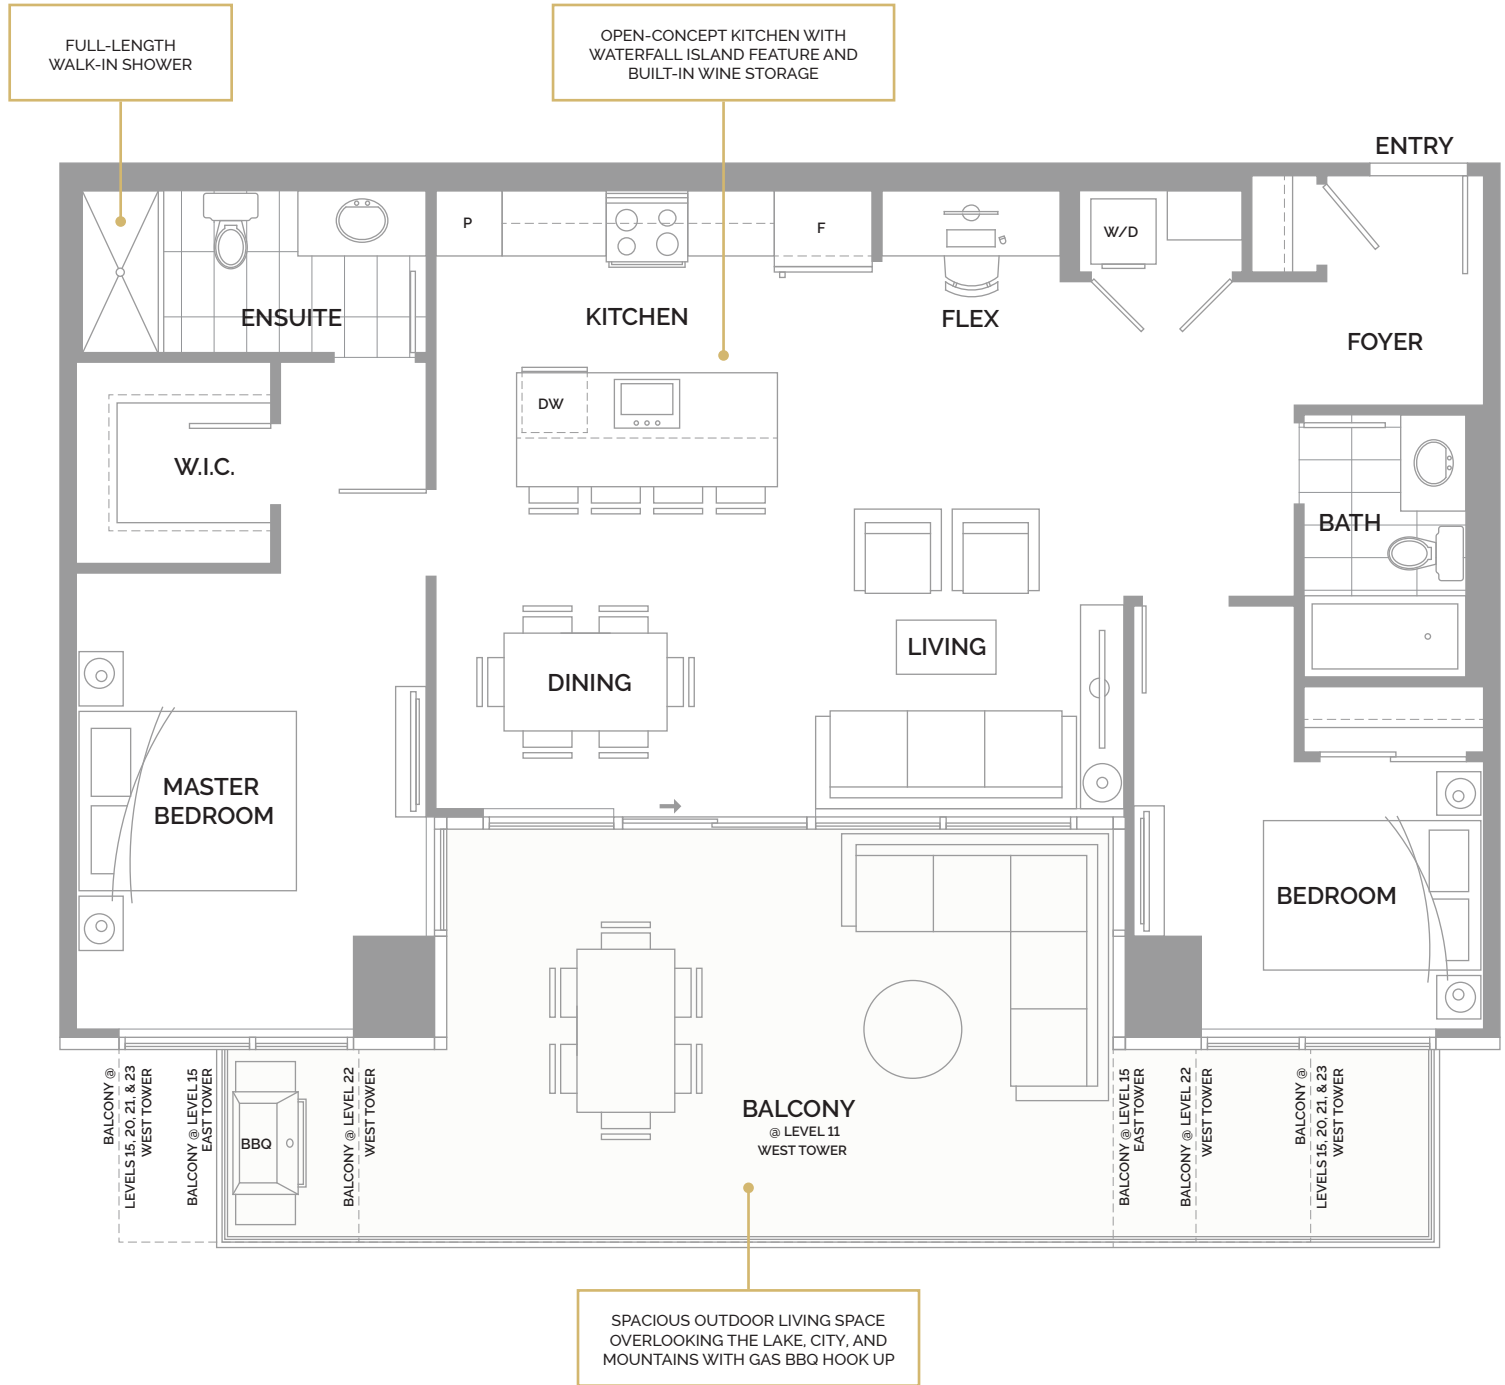

I

2 BEDROOM + FLEX, 2 BATH
INTERIOR 1,040 SQ. FT.
EXTERIOR 304-374 SQ. FT.
TOTAL 1,344-1,414 SQ. FT.

LEVELS 11 - 23

J

2 BEDROOM + FLEX, 2 BATH
INTERIOR 975 SQ. FT.
EXTERIOR 271-353 SQ. FT.
TOTAL 1,246-1,328 SQ. FT.

LEVELS 11 - 25

K

2 BEDROOM + DEN, 2 BATH
INTERIOR 1,298 SQ. FT.
EXTERIOR 250-269 SQ. FT.
TOTAL 1,548-1,567 SQ. FT.

LEVELS 11-32