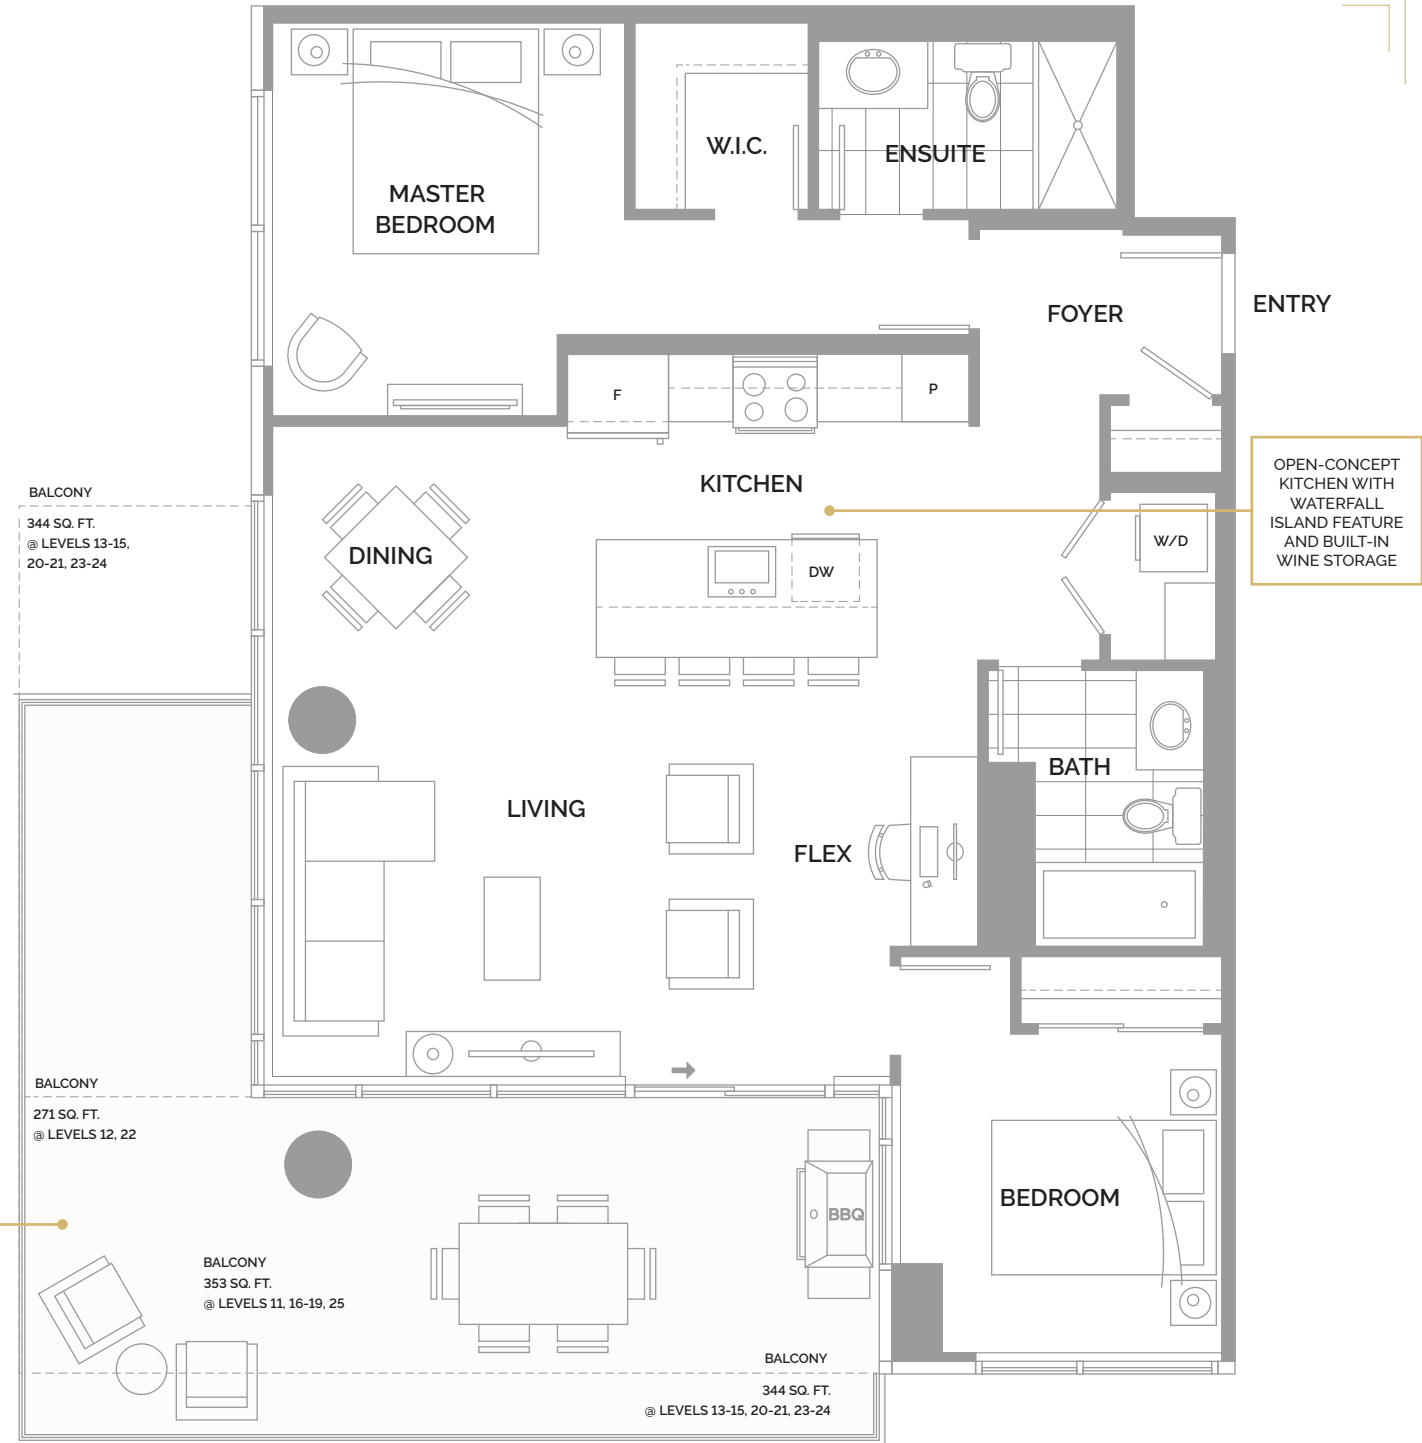

I

2 BEDROOM + FLEX, 2 BATH
INTERIOR 1,040 SQ. FT.
EXTERIOR 304-374 SQ. FT.
TOTAL 1,344-1,414 SQ. FT.

LEVELS 11 - 23

J

2 BEDROOM + FLEX, 2 BATH
INTERIOR 975 SQ. FT.
EXTERIOR 271-353 SQ. FT.
TOTAL 1,246-1,328 SQ. FT.

LEVELS 11 - 25

K

2 BEDROOM + DEN, 2 BATH
INTERIOR 1,298 SQ. FT.
EXTERIOR 250-269 SQ. FT.
TOTAL 1,548-1,567 SQ. FT.

LEVELS 11-32